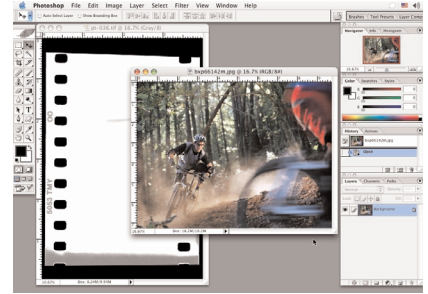

# EXTREME EDGES

Create custom edge effects in seconds.  
CD includes Quick Time movie demo.

VOLUME 1: